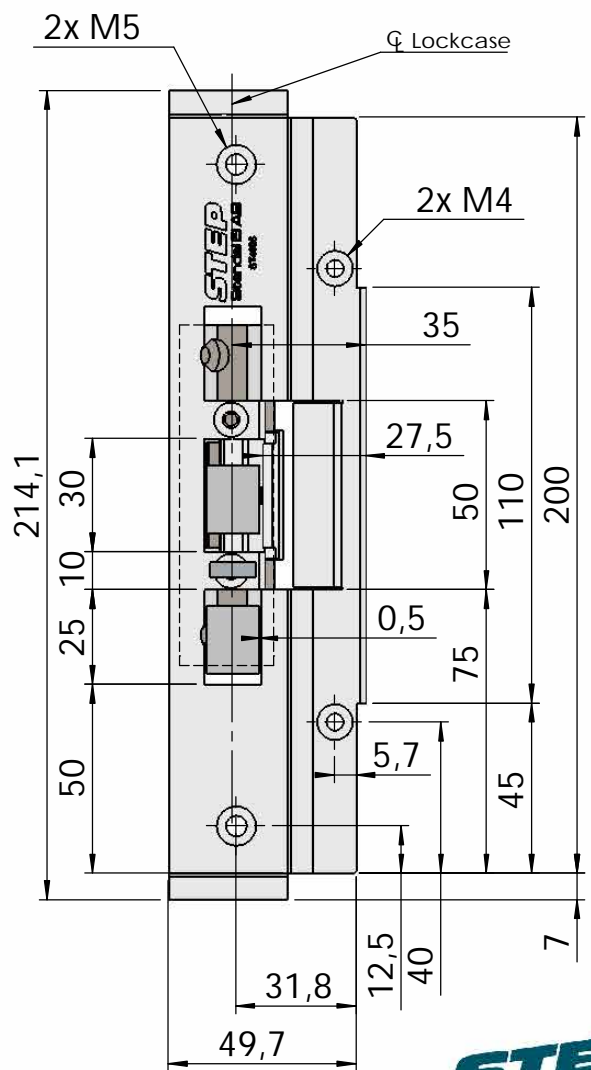

Montering för Modul

This document shall not be copied without owners written allowance and its content shall not be exposed for third part nor be used for unauthorized purpose.

<p>Owner</p> <h2>Stendals EI AB</h2>	<p>Title/Description</p> <h3>STEP 40 med plan stolpe plös 27,5mm Montering för Modul</h3>
<p>Drawing no.</p> <h3>ST4086</h3>	<p>Scale</p> <h3>1:2</h3>