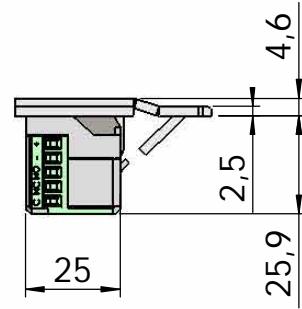

Montering för Modul

This document shall not be copied without owners written allowance and its content shall not be exposed for third part nor be used for unauthorized purpose.

<p>Owner</p> <h2>Stendals EI AB</h2>	<p>Title/Description</p> <h3>STEP 40 med plan stolpe plös 27,5mm Montering för Modul</h3>
<p>Drawing no.</p> <h3>ST4086</h3>	<p>Scale</p> <h3>1:2</h3>