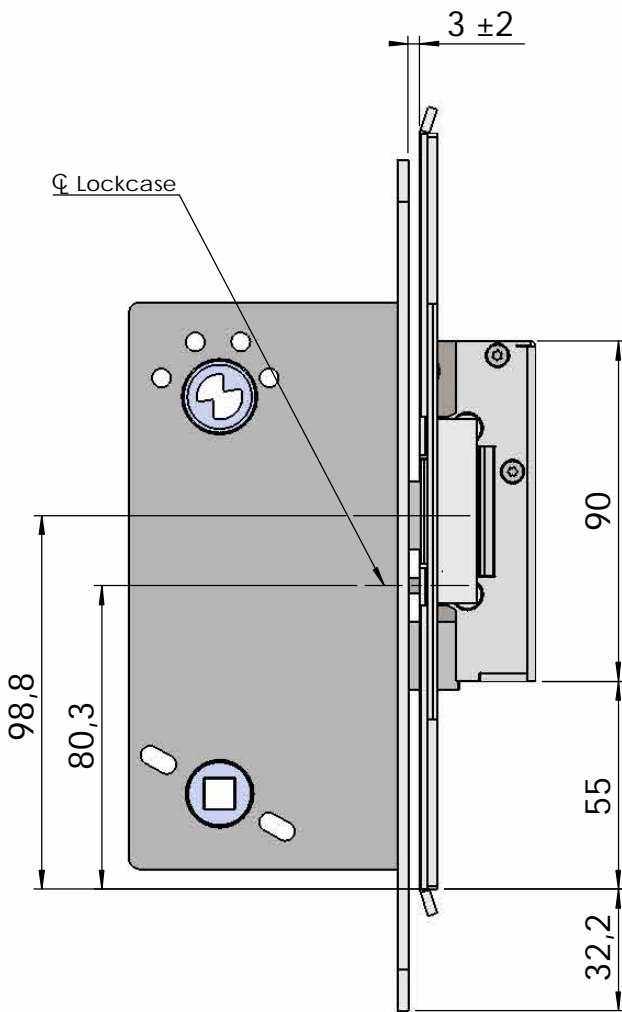

Montering för Modul

This document shall not be copied without owners written allowance and its content shall not be exposed for third part nor be used for unauthorized purpose.

<p>Owner</p> <h2>Stendals EI AB</h2>	<p>Title/Description</p> <h3>STEP 40 med plan stolpe plös 27,5mm Montering för Modul</h3>
<p>Drawing no.</p> <h3>ST4086</h3>	<p>Scale</p> <h3>1:2</h3>