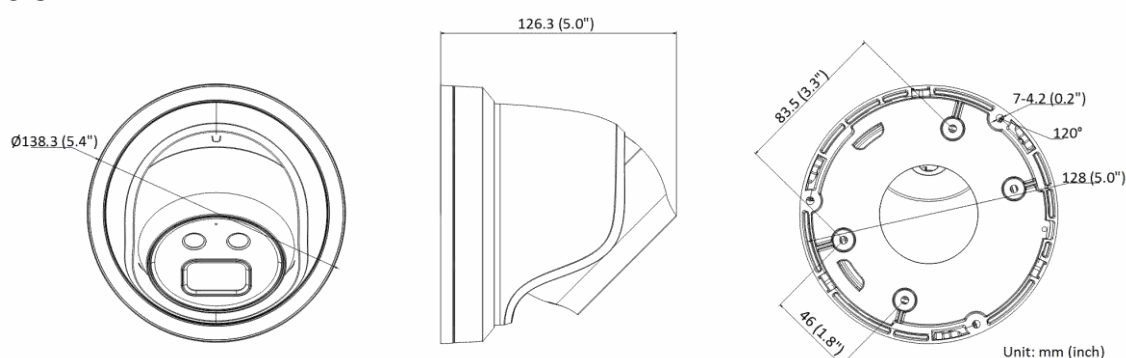

Power Consumption and Current	12 VDC, 0.48 A, max. 5.8 W PoE: (802.3af, 36 V to 57 V), 0.19 A to 0.12 A, max. 6.8 W
Power Interface	Ø5.5 mm coaxial power plug
Material	Metal except for trim ring
Camera Dimension	Ø138.3 × 126.3 mm (5.4" × 5.0")
Package Dimension	170 × 170 × 150 mm (6.7" × 6.7" × 5.9")
Camera Weight	770 g (1.7 lb.)
With Package Weight	1073 g (2.4 lb.)
Linkage Method	Upload to NAS/memory card, notify surveillance center, trigger record, trigger capture, strobe light, audible warning *Note: External device is required.
Web Client Language	32 languages English, Russian, Estonian, Bulgarian, Hungarian, Greek, German, Italian, Czech, Slovak, French, Polish, Dutch, Portuguese, Spanish, Romanian, Danish, Swedish, Norwegian, Finnish, Croatian, Slovenian, Serbian, Turkish, Korean, Traditional Chinese, Thai, Vietnamese, Japanese, Latvian, Lithuanian, Portuguese (Brazil)
General Function	Anti- flicker, heartbeat, mirror, privacy masks, flash log, password reset via e-mail, pixel counter
Software Reset	Yes
Approval	
EMC	FCC (47 CFR Part 15, Subpart B); CE-EMC (EN 55032: 2015, EN 61000-3-2: 2014, EN 61000-3-3: 2013, EN 50130-4: 2011 +A1: 2014); RCM (AS/NZS CISPR 32: 2015); IC (ICES-003: Issue 6, 2016); KC (KN 32: 2015, KN 35: 2015)
Safety	UL (UL 60950-1); CB (IEC 60950-1:2005 + Am 1:2009 + Am 2:2013); CE-LVD (EN 60950-1:2005 + Am 1:2009 + Am 2:2013); BIS (IS 13252(Part 1):2010+A1:2013+A2:2015); LOA (IEC/EN 60950-1)
Environment	CE-RoHS (2011/65/EU); WEEE (2012/19/EU); Reach (Regulation (EC) No 1907/2006)
Protection	-IU: Ingression protection: IP66 (IEC 60529-2013) -I: Ingression protection: IP67 (IEC 60529-2013)

Available Model

DS-2CD2346G2-I (2.8 mm, 4 mm, 6 mm)

DS-2CD2346G2-IU (2.8 mm, 4 mm, 6 mm)

Dimension

▪ Accessory

DS-1276ZJ-SUS
Corner Mount

DS-1271ZJ-140
Pendent Mount

DS-1273ZJ-140B
Wall Mount