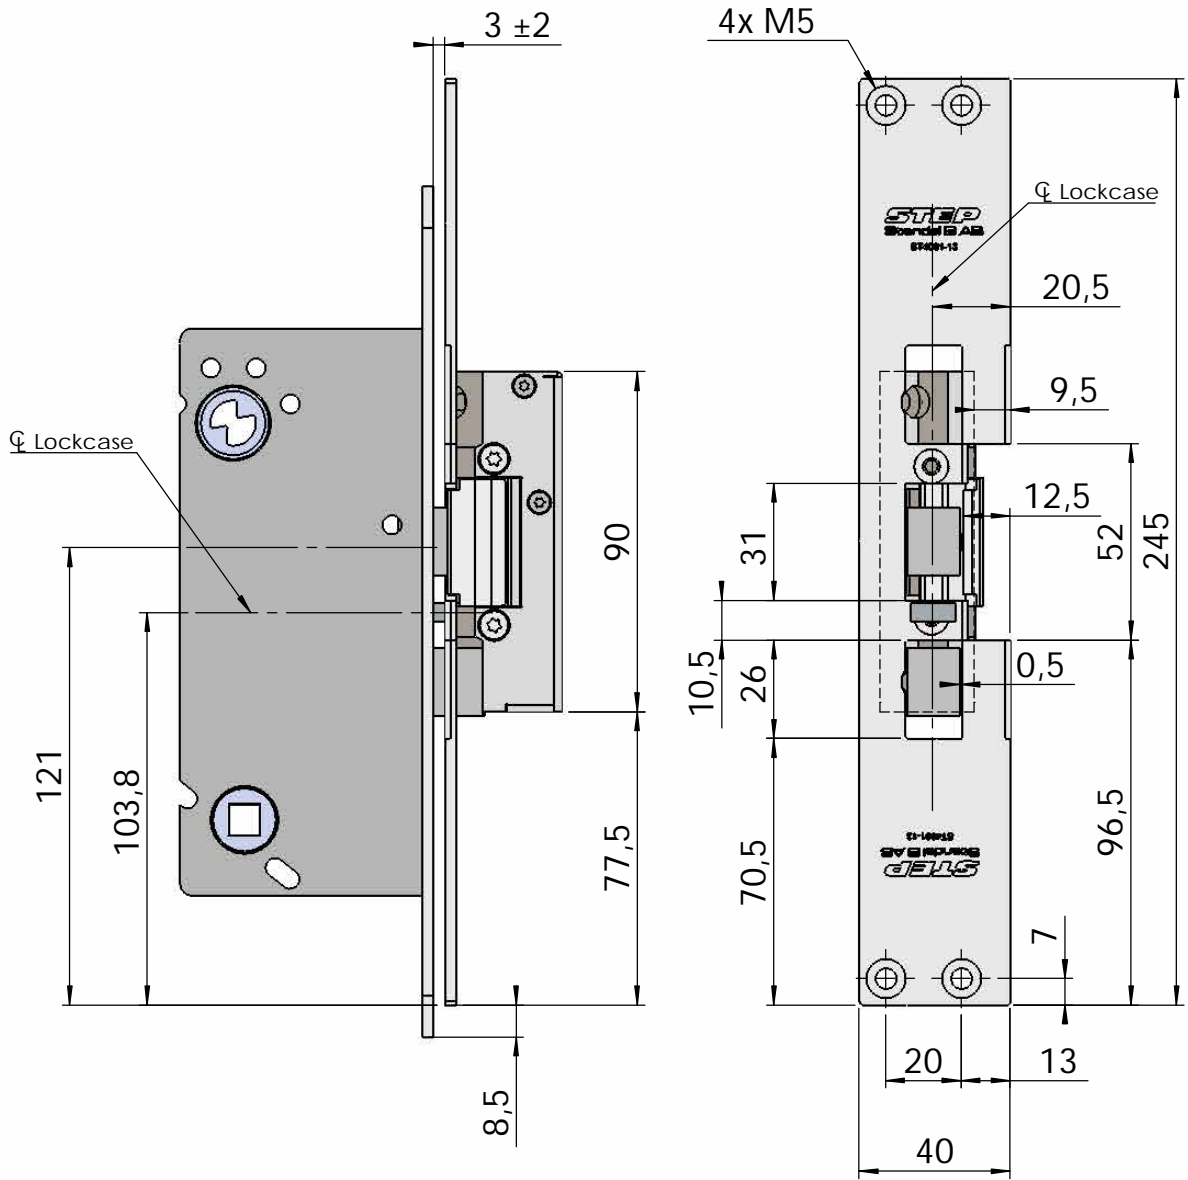

Montering för Modul

This document shall not be copied without owners written allowance and its content shall not be exposed for third part nor be used for unauthorized purpose.

Owner
Stendals EI AB

Title/Description
**STEP 40 med plan stolpe plös 13mm
Montering för Modul**

Drawing no.
ST4001-13

Scale
1:2